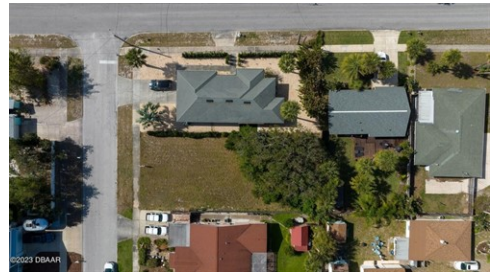

\$ 489,000

Crawford Rd, New Smyrna Beach, FL 32169

- » MLS #: 1105743
- » Land | Lot: 5,663 ft²
- » More Info: CrawfordRd.IsForSale.com

Donna Concannon
 NSB Luxury & Lifestyle Group
 (386) 235-8588 (Donna)
 (386) 453-6017 (David)
 Donna@NSBHOMES.COM
<https://www.nsbhomes.com/staff/donna-concannon>

THEY AREN'T MAKING ANY MORE LAND, SO ARE YOU READY TO LIVE THE NSB LIFESTYLE AND BUILD YOUR NSB BEACHSIDE DREAM HOME on one of the ONLY North Beachside lots left? Opportunity awaits on this amazing 50"x116" lot. Enjoy gorgeous sunsets and sea breezes from your front porch. Build your custom home, add your pool, and sip your cocktails while enjoying the spectacular NSB LIFESTYLE. City water, power, and sewer available on this R-3 zoned lot. Location, Location, Location...JUST yards to the river, steps to the beach, and a short walk to Flagler Avenue's finest shopping, nightlife, and fantastic restaurants. SO GET STARTED BUILDING YOUR DREAM HOME AND LIVING THE NSB LIFESTYLE! All information contained herein deemed accurate but to be verified by purchaser.